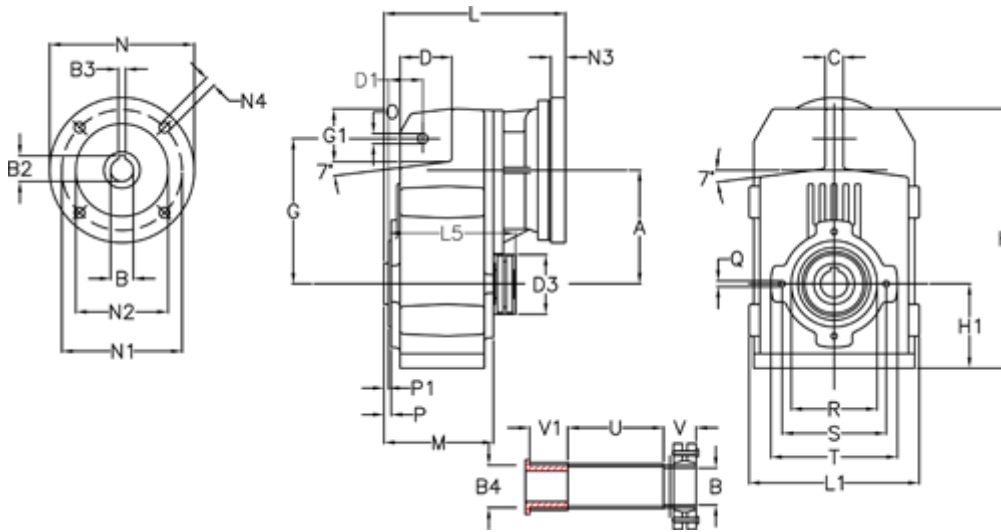

Article number: 29560201458340  
 Description: Shaft mounted gear  
 A252QF32-14,5-P100B5

## Measures

A = 128.75	D1 = 43.5	I5 = 197.5	P1	= 3.5	V = 4
B = 32	d3 = 83	M = 135.5	Q	= M10x14	V1 = 4
B1 = 28	G = 162	N = 250	R	= 110	
B2 = 31.3	G1 = 58.0	N1 = 215	S	= 130	
B3 = 8	H = 290.5	N2 = 180	T	= 150	
B4 = 32	H1 = 93.5	N4 = M12x16	Tightening torque Nm adapter bushing = 6.0		
C = 20	L = 242.5	O = 13	Tightening torque Nm shrink disc = 7.0		
D = 57.0	L1 = 188	P = 6.0	U	= 120.5	